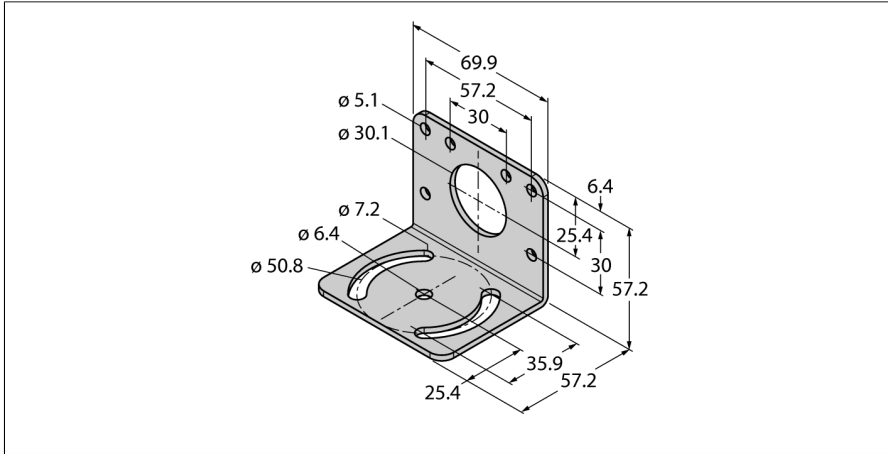

## Mounting Bracket

### SMB30MM

- M30 feedthrough
- For sensors with 30 mm thread

Type	SMB30MM
ID	3027162
Design	Accessories for threaded barrel