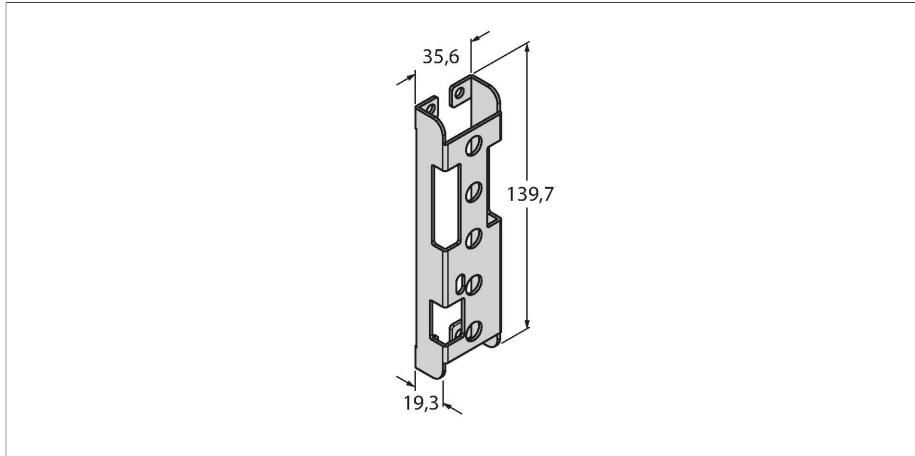

SMBPVA5

Accessories – Mounting Bracket

Features

Technical data

Type	SMBPVA5
ID	3056500
Design	Accessories for rectangular sensor
Housing material	Stainless steel, 1.4401 (AISI 316)