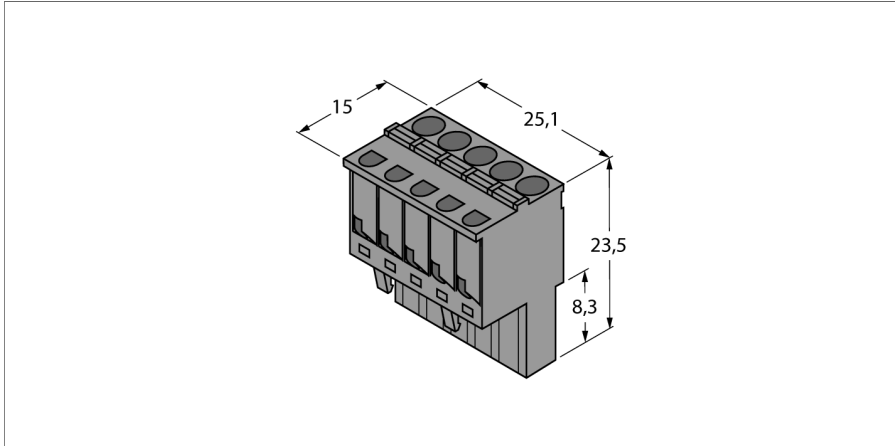

Accessories

Removable Spring-Type Terminals

IM-CC-5X2BK/2BK

- Removable cage clamp terminals for IM modules (non-Ex devices)
- 5-pin
- Quantity delivered: 4 pcs. black

Dimensions

Type	IM-CC-5X2BK/2BK
ID	7541219
Protection class	IP20
Weight	36 g